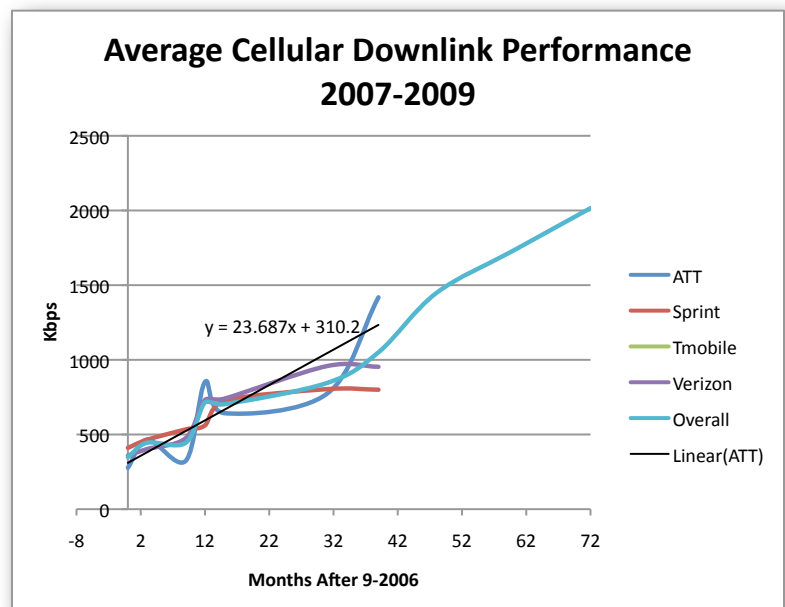

What 3G and 4G Cellular Networks Are Delivering